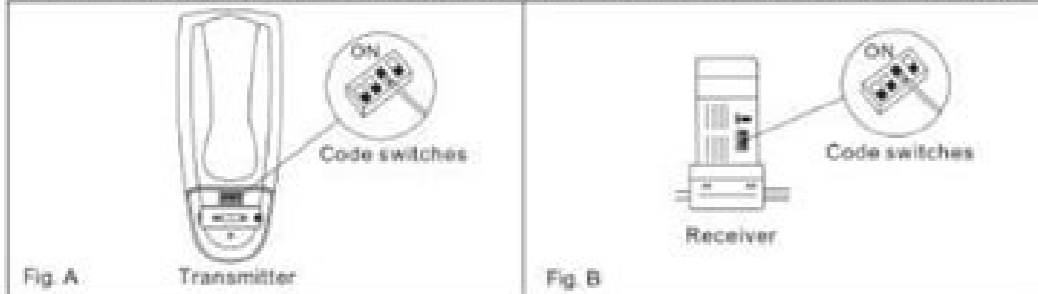

Installation and operating instructions

Note: This unit has 16 different code combinations. To set the code, perform these steps:

1. Setting the code on the remote:
  - a. Remove the battery cover. Press firmly below the arrow and slide battery cover off.
  - b. Slide the code switches to your choice of up or down position (factory setting is all up). Do not use this position. Use a small screwdriver or a ballpoint pen to slide firmly up or down (Fig. A).
  - c. Replace the battery cover on the transmitter.
2. Setting the code on the receiver:
  - a. Slide the code switches to the same positions as set on your transmitter (Fig. B).

NOTE: The remote and receiver depicted in images may look different than your actual product.